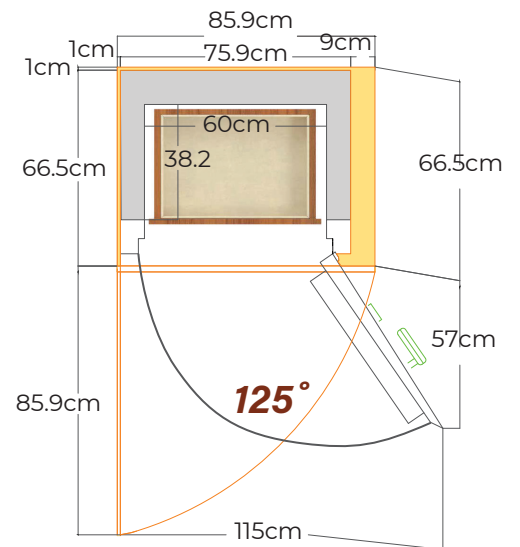

DPC 400 INSIDE A CABINET DIMENSIONS