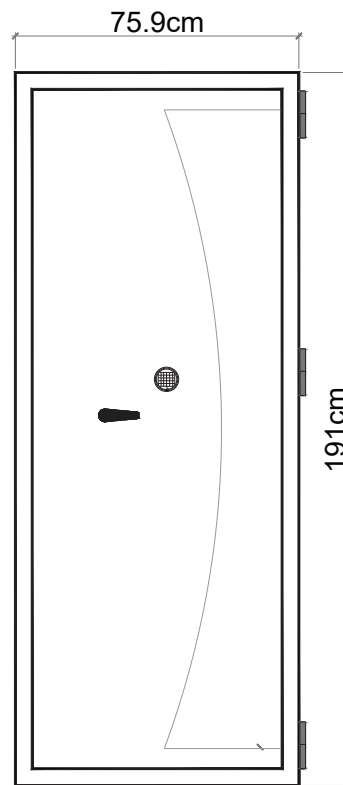

BASTION 400