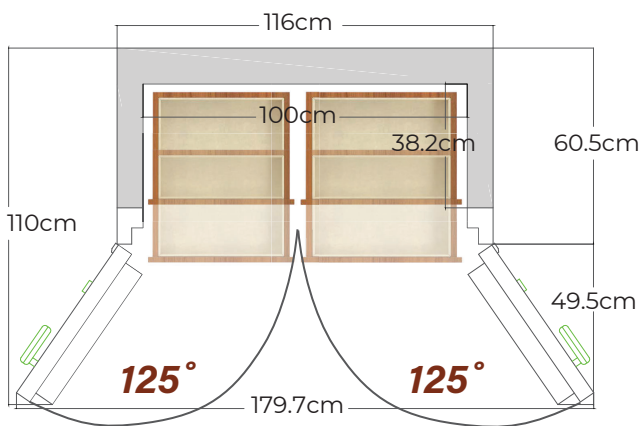

DPC 400 INSIDE A CABINET DIMENSIONS

DRAWER OPENING FOR BASTION DPC670

DPC 670 INSIDE A CABINET DIMENSIONS

Safe Door Clearance

Our Bastion Luxury safe is designed for seamless integration into wardrobes and cabinetry. For optimal functionality, ensure a **125-degree door opening** with the following clearance: