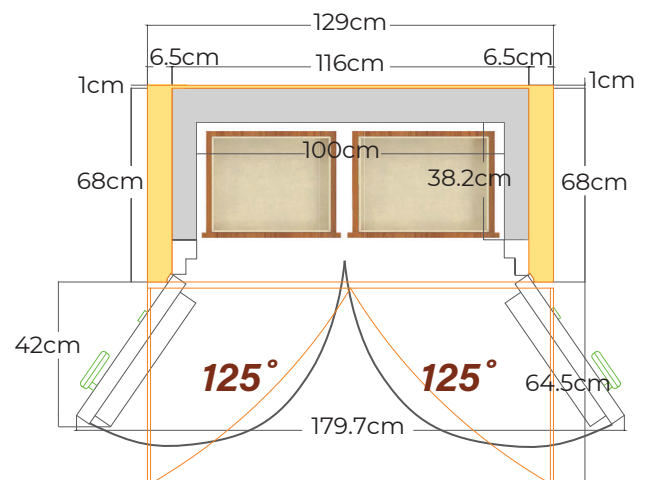

DPC 400 INSIDE A CABINET DIMENSIONS

DRAWER OPENING FOR BASTION DPC670

DPC 670 INSIDE A CABINET DIMENSIONS

Safe Door Clearance

Our Bastion Luxury safe is designed for seamless integration into wardrobes and cabinetry. For optimal functionality, ensure a **125-degree door opening** with the following clearance:

Description	Bastion DP670	Bastion DP400	Bastion DP320
Height	190.9cm	190.9cm	155.9cm
Width	116cm	75.9cm	75.9cm
Depth	60.5cm	60.5cm	60.5cm
Weight	650kg	470kg	395kg
Gun Drawers	Possible	Possible	Possible
Jewellery Drawers	Possible	Possible	Possible
Fire Resistance	120 mins	120 mins	120 mins