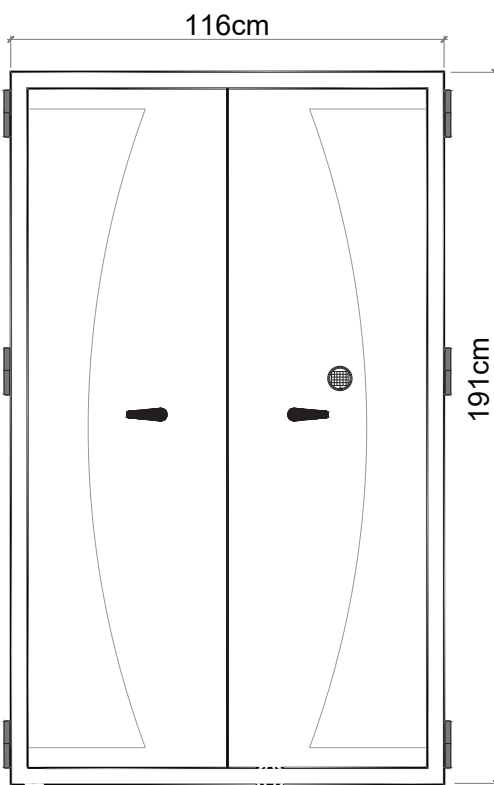

DPC 400 INSIDE A CABINET DIMENSIONS

DRAWER OPENING FOR BASTION DPC670

DPC 670 INSIDE A CABINET DIMENSIONS

Safe Door Clearance

Our Bastion Luxury safe is designed for seamless integration into wardrobes and cabinetry. For optimal functionality, ensure a **125-degree door opening** with the following clearance:

Description	Bastion DP670	Bastion DP400	Bastion DP320
Height	190.9cm	190.9cm	155.9cm
Width	116cm	75.9cm	75.9cm
Depth	60.5cm	60.5cm	60.5cm
Weight	650kg	470kg	395kg
Gun Drawers	Possible	Possible	Possible
Jewellery Drawers	Possible	Possible	Possible
Fire Resistance	120 mins	120 mins	120 mins