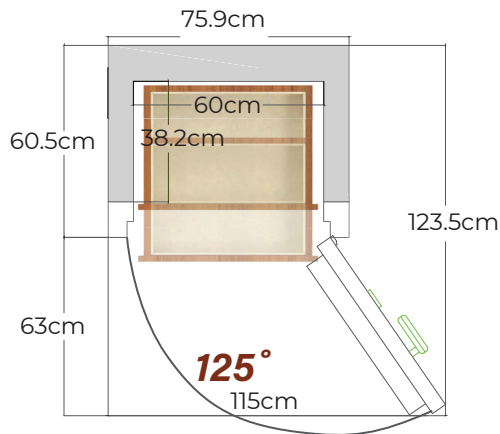

DOOR SWING

DRAWER OPENING FOR BASTION DPC320 AND BASTION DPC400