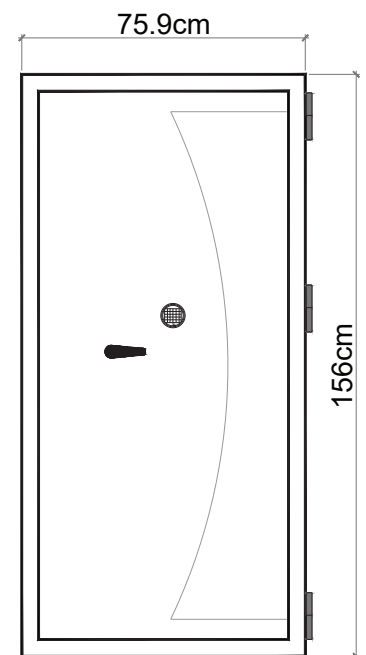

BASTION 320