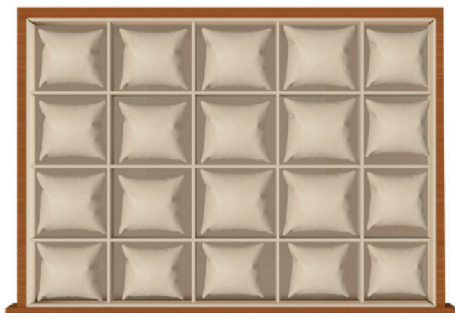

DG3 - 4 PARTITIONS

DG4 - LIGHTERS

DG5 - PEN

DG6 - SMALL PARTITIONS

DG7- BRACELETS

DG8 - WATCHES

WOOD FINISHES FOR DRAWERS

WR1
Rosewood